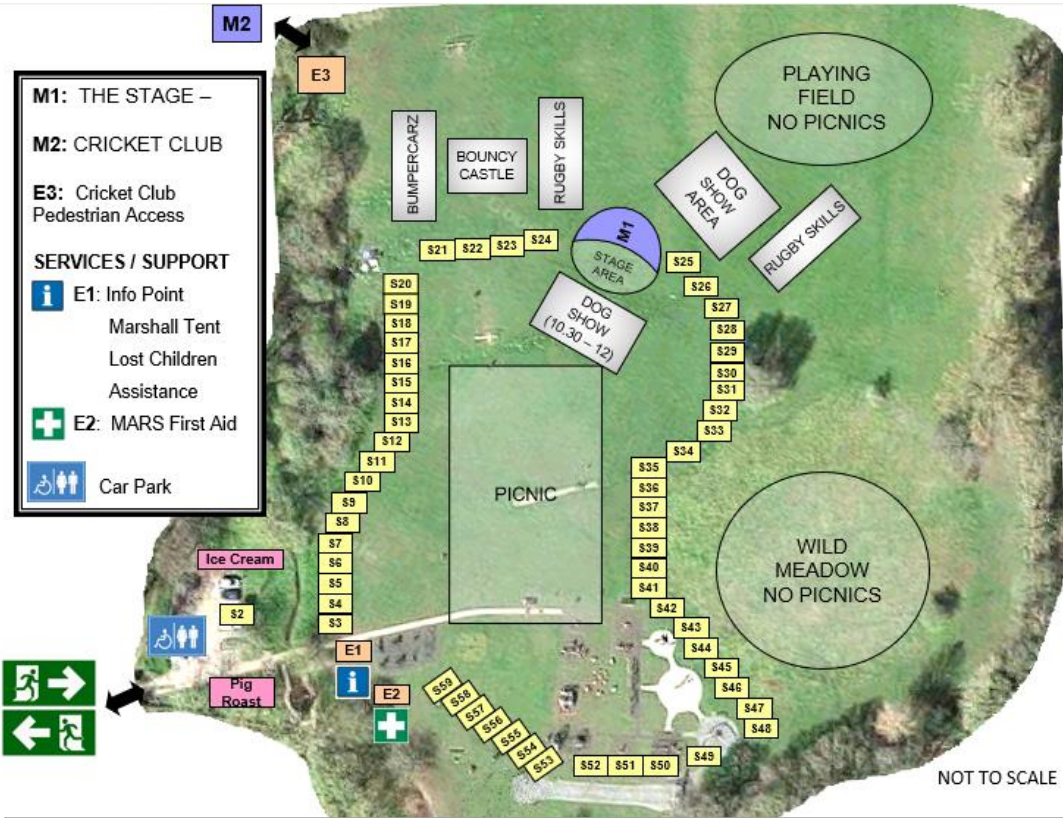

SKIN WELLNESS
ALVECHURCH

LogCo
.co

THE CANCOACH

Alvechurch Picnic in the Park – Stall list & details

<p>Car Park: Pig Roast & Hot Food Car Park: Carl's Superwhip Ice Cream S2: Purple Spider - The Learning Bus S3: Alvechurch Village Society (d) S4: Skin & Wellness Alvechurch (d) S5: Rotary Club of Redditch S6: Churches Together (d) S7: The Lounge Tea, Coffee, Cakes (t) S8: Alvechurch Community Larder S9: Alvechurch Residents Association S10: W-B&D Canals Society (d) S11: Worcestershire Wildlife Trust S12: Hopwood WI S13: Luna Belle Bakes S14: Claire's Little Craft Shop S15: Day Breakers (d) S16: Made by Greenberry S17: SK Trophies S18: Amy Greaves School of Dance (d) S19: Handmade Creative Crafts by Jane (facepainting) S20: West Mercia Police (t)</p>	<p>S21: S22: Bumper Carz (12x12) S23: Bouncy Castle (20x10) S24: Kings Norton Rhinos Rugby (d) S25: Entertainment Meet / Tech Support S26: Dog Show Registration S27: Fiveways Old Edwardians Rugby Club (d) S28: Cramar Cat Rescue & Sanctuary S29: Dotties Dog Treats S30: Mark Holland Photography (d) S31: Sugar Sweet S32: Music Academy Midlands (d) S33: Birmingham Children Hospital (t) S34: Rowney Green Classics (t) S35: Midland Sinfonia S36: Alvechurch Girl Guiding (d) S37: Ruby Snacks S38: Wythall Animal Sanctuary S39: Rosie Pring Upholstery S40: Bromsgrove Crumbles S41: Desi Indian Food</p>	<p>S42: Fine Face & Body Painting S43: Cloud 9 Bubble House (d) S44: Gifts by Rubi-Asi S45: Garden Masters S46: Toys Galore S47: S48: S49: S50: S51: S52: S53: Conexus Tuition & Osborne Books S54: Verve Martial Arts (d) S55: Puddle Ducks (d) S56: Teach Beyond Malawi (d) S57: Redditch Chiropractic Care S58: Sweets Fudge & On Trend Gifts (d) S59: The Feeding Trust (d)</p>
---	---	--

t = 9 x 3m
d = 6 x 3m

Alvechurch Community Larder

Promoting the reduction in food waste.

Alvechurch Residents' Association

Come and find out about the aims of ARA and how you can take part.

Alvechurch Village Society