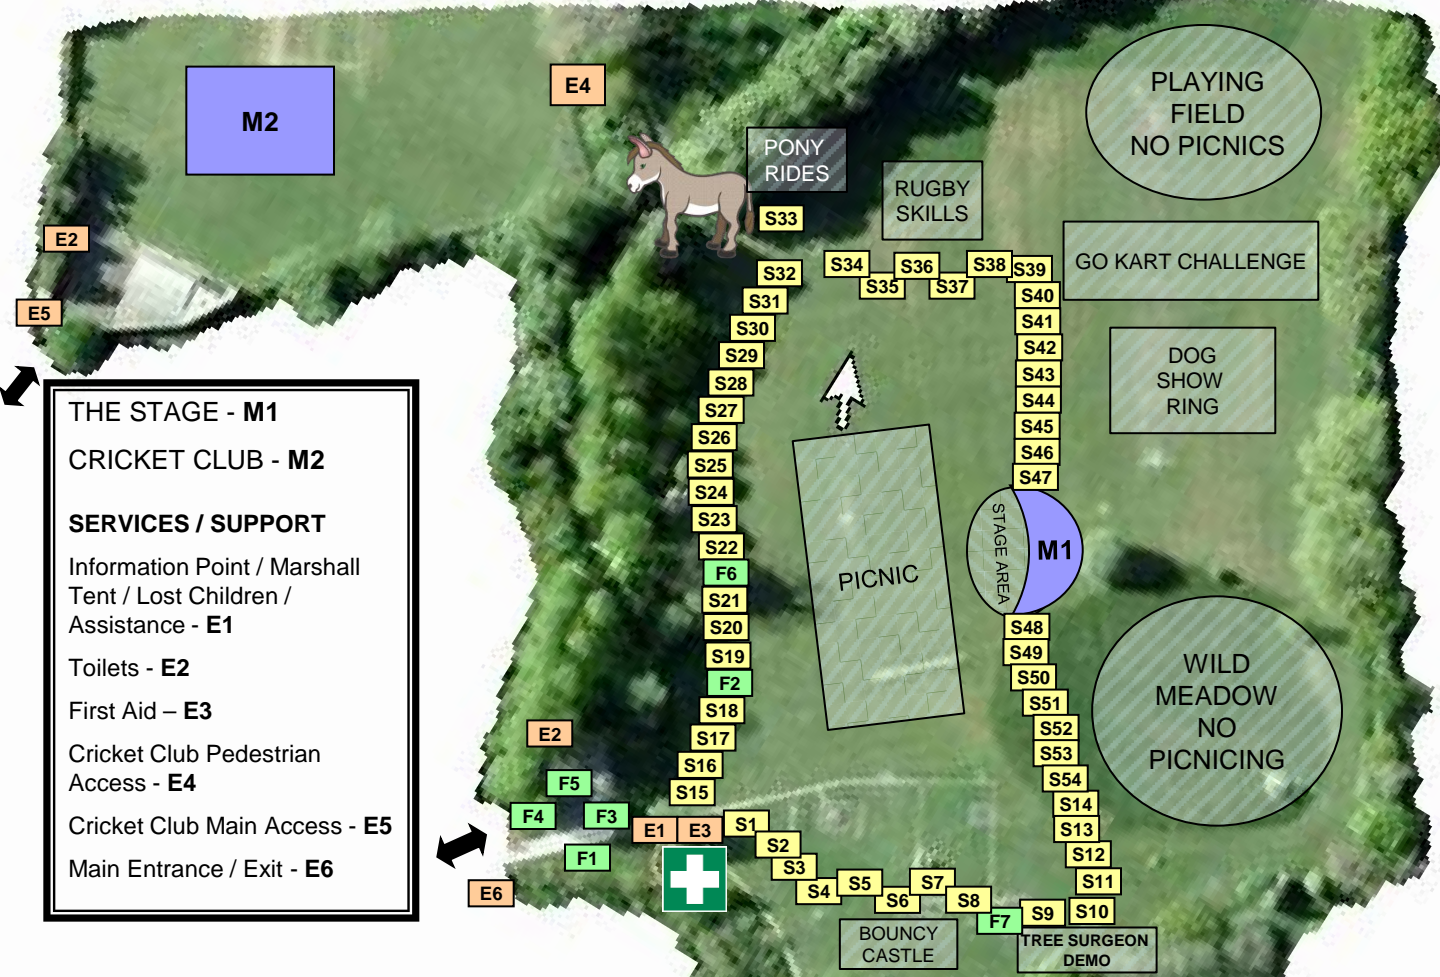

Timings are approximate. Dogs must be on a lead. Children must be appropriately supervised.

Alvechurch Cricket Club – 5 til late

Featuring band The Blurtones, plus Real Ale, Drinks & Food

With Thanks to our Kind Sponsors: Michael Pretty, Thomas Brothers, Log Co.co, Charles Lovell & Co, Hopwood Tree Services & At Home with Lou

Supported by Alvechurch Parish Council and Bromsgrove District Council

charleslovell+co
Chartered Certified Accountants and Registered Auditors

THE STAGE - M1
CRICKET CLUB - M2

SERVICES / SUPPORT
 Information Point / Marshall
 Tent / Lost Children /
 Assistance - E1
 Toilets - E2
 First Aid – E3
 Cricket Club Pedestrian
 Access - E4
 Cricket Club Main Access - E5
 Main Entrance / Exit - E6