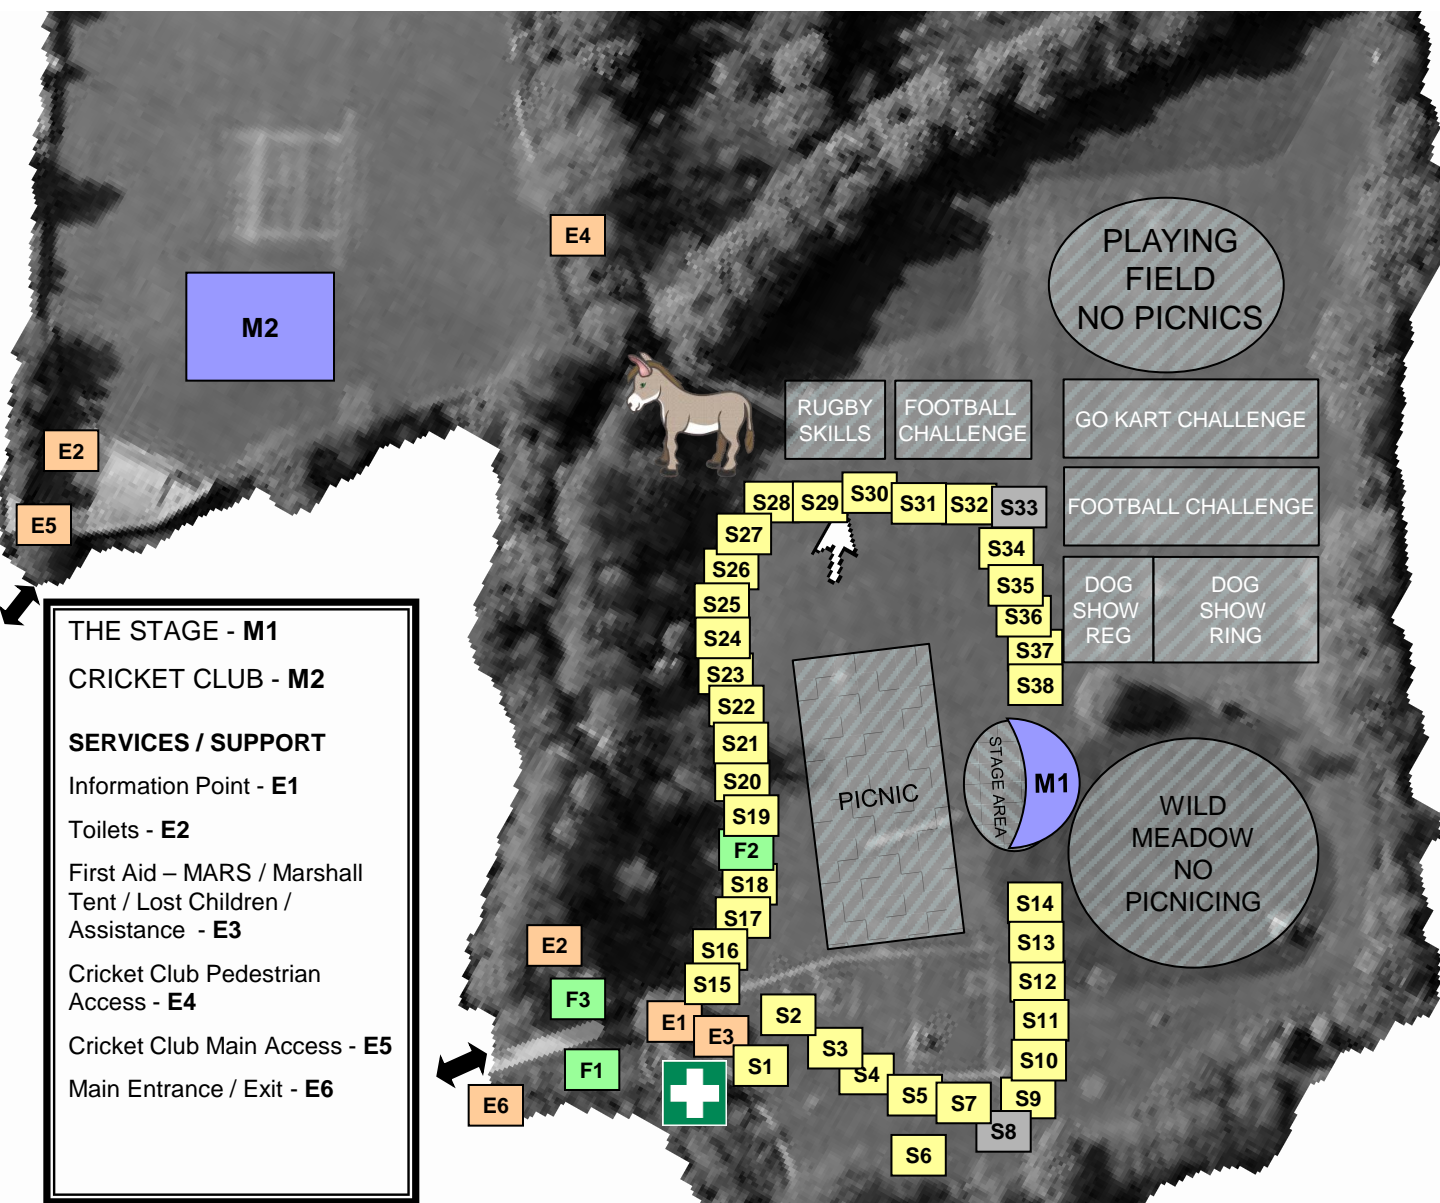

Timings are approximate. Dogs must be on a lead. Children must be appropriately supervised.

Alvechurch Cricket Club – 5 til late

Featuring Alvechurch Morris, Traditional Games & Karaoke Fun plus
Real Ale, Prosecco & Food

Logo designed by local pupil Eleanor

Alvechurch Picnic in the Park 2017

With Kind Support from :

Alvechurch Marina
Hire a boat for the day
www.alvechurchmarina.com

FOOD	Pig Roast & Hot Food - F1 Ice Cream Van - F3	The Lounge Café – Tea, Coffee & Refreshments – F2
STALLS	MARS (Rescue Organisation) – S1 Alvechurch Rainbows & Guides – S3 Travel Counsellors – S5 The Lawns Residential Care Home – S7 Fine Painting - Face Painting –S9 Music Academy Midlands–S11 Churches Together - S13 Alvechurch Village Society & Midlands Sinfonia– S15 Hopwood WI– S17 Youth @ The Lounge Slime Time - S19 Love Emilia- –S21 Withybed Poets – Poetry Writing - S23 Charles Lovell & Co - S25 Alvechurch Dramatic Society– S27 Home Security / Police / Cyber Crime Van –S29 Bubbles & Suds / DJ Handmade Cards S31 SPARE - S33 Blue Cross– S35 YourVets Wythall – S37 Redditch 360 Play – Roaming	Brain Tumour Research - Bottle Tombola -S2 Hawkins Dental and Implant centre – S4 Bouncy Castle– S6 SPARE - S8 The Creation Station –S10 Rebecca Harris Woodcraft – S12 Baby Ava's Support Foundation / Owl Tree Cakery -S14 Neighbourhood Plan - S16 Fleur Design Flower Art –S18 The Lounge Project – Fun Photos & Bake Off – S20 Worcester-Birmingham & Droitwich Canals Society - S22 Lickey Valley Trefoil Guild–S24 4 Seasons Grounds & Landscaping Ltd – S26 Harlequin Horses -S28 King Norton Rhinos Rugby Club- –S30 Alvechurch Youth F.C. Fun Football Games –S32 Forever Living –S34 Alvechurch Dog Grooming – S36 Cramar Cat Rescue and Sanctuary – S38